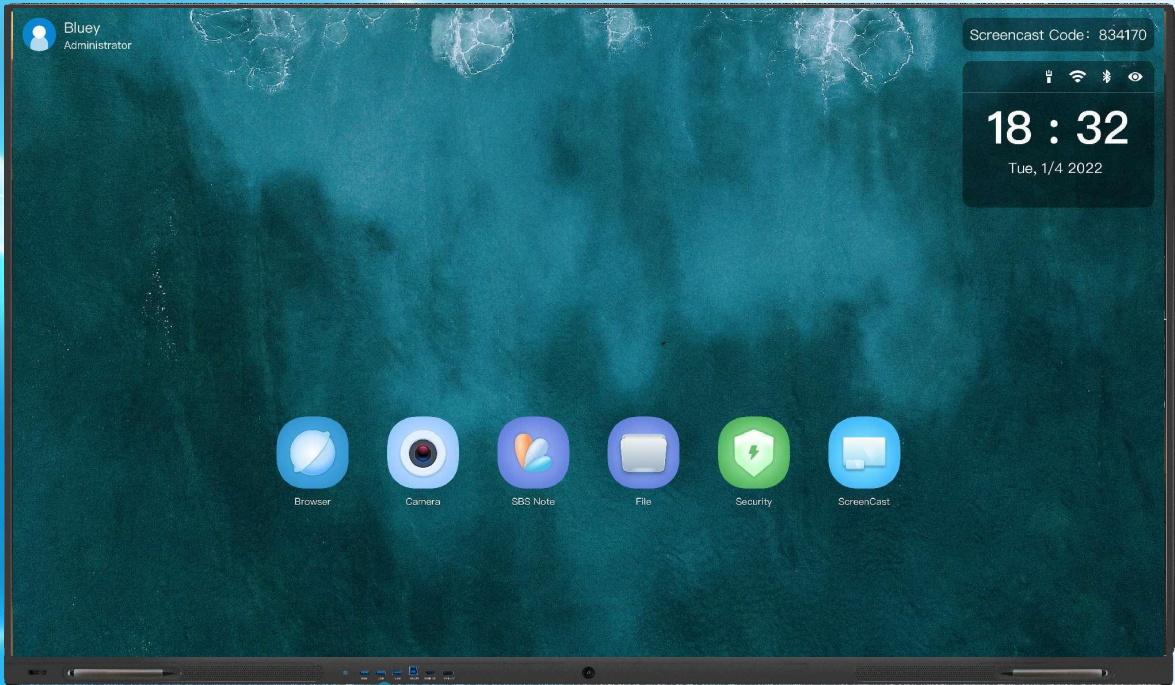

Play video

Message board

Display pictures

**Quick launch layout
Support quickly launch APK
directly in a free window.**

Multi-user account set up, up to 9 accounts.

The powerful chipset

- CPU : A73*4+A53*4 2.28GHz
- GPU : G52*8
- RAM : 8G DDR4
- EMMC: 64G

The faster writing experience and reflect real handwriting.

±1.5mm

Writing Accuracy

≤25ms

Writing Speed

20 Multiple Touch Points

Whiteboard Software
for both Android and Windows

QR Code Share

Document Annotation

Document Presentation

Front I/O ports

Rear side I/O ports

Rear bottom I/O ports

Standard model

**1300M
Build-in Camera**

**4,6,8 array MICs
for option**