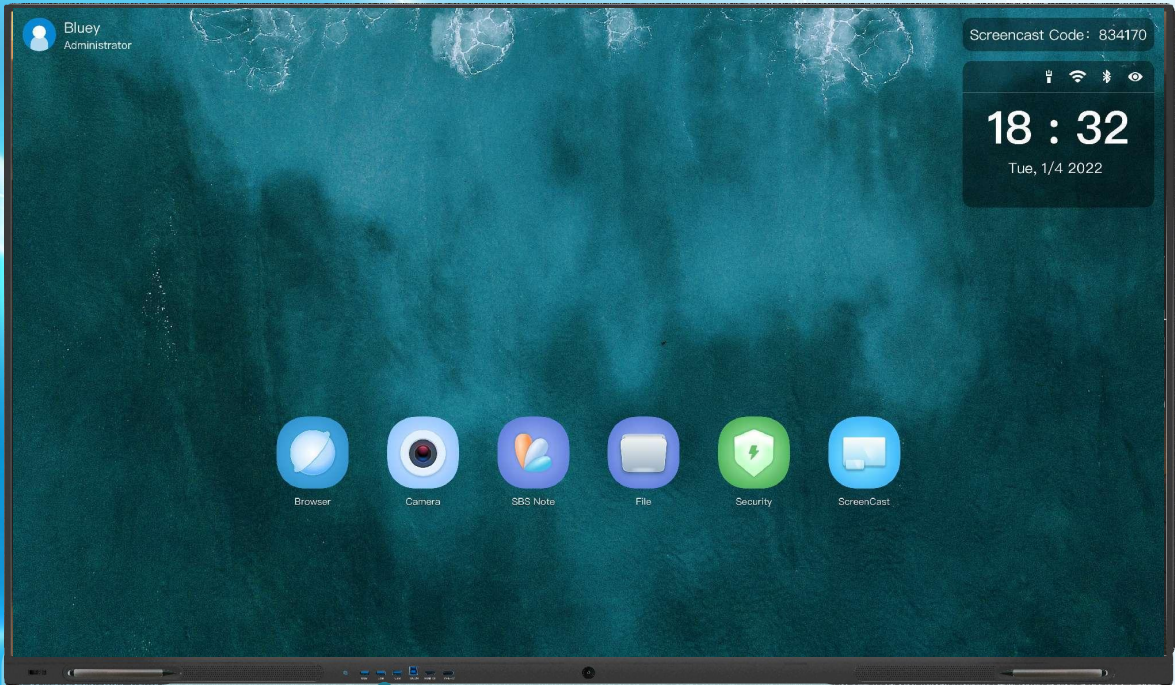

Document Annotation

Document Presentation

Front I/O ports

Rear side I/O ports

Rear bottom I/O ports

Standard model

**1300M
Build-in Camera**

**4,6,8 array MICs
for option**