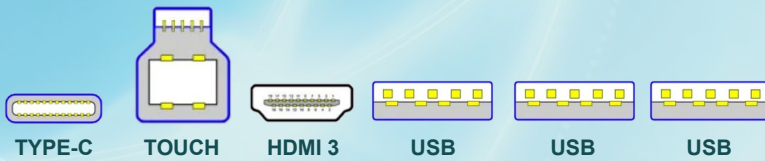

The faster writing experience and reflect real handwriting.

±1.5mm

Writing Accuracy

≤25ms

Writing Speed

20 Multiple Touch Points

Whiteboard Software
for both Android and Windows

QR Code Share

Document Annotation

Document Presentation

Front I/O ports

Rear side I/O ports

Rear bottom I/O ports

Standard model

**1300M
Build-in Camera**

**4,6,8 array MICs
for option**