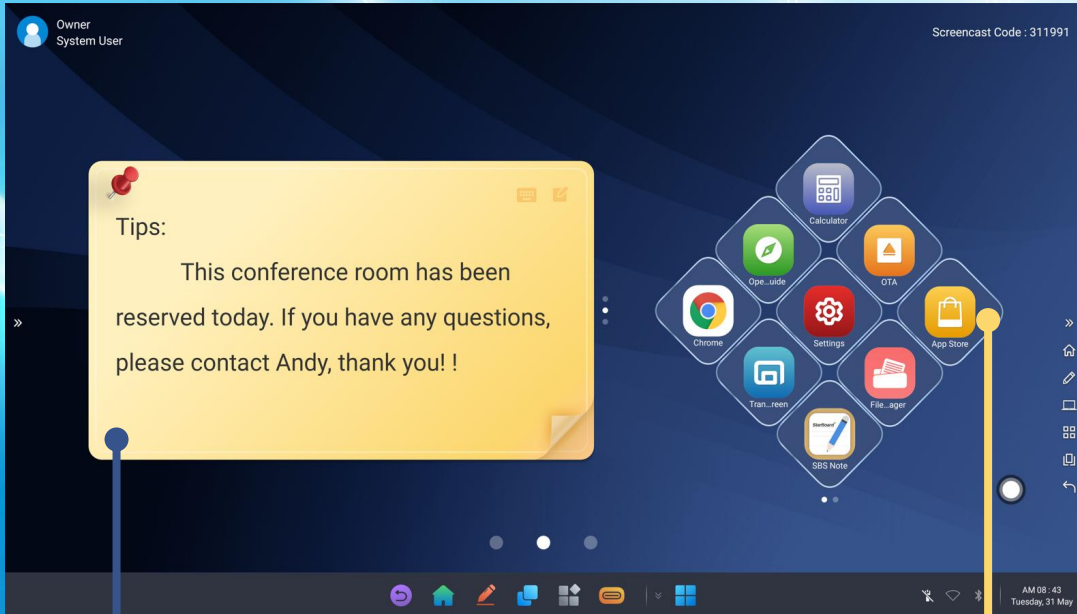

**Support OTA
upgrade**

**Multi-Screen
Interactive
And Sharing**

Ultra HD 4K

**Built-In
15W x2 Speakers**

**Abundant
I/O Ports**

**Built-in
OPS Slot**

**Optional
Built-in or External
Camera**

Dual System

Play video

Message board

Display pictures

**Quick launch layout
Support quickly launch APK
directly in a free window.**

Multi-user account set up, up to 9 accounts.

The powerful chipset

- CPU : A73*4+A53*4 2.28GHz
- GPU : G52*8
- RAM : 8G DDR4
- EMMC: 64G