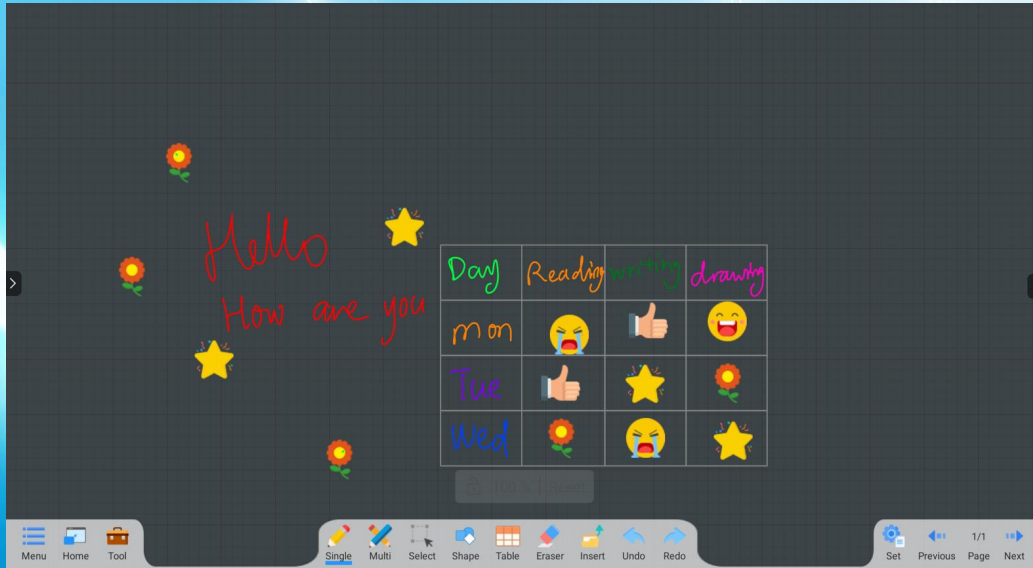

Play video

Message board

Display pictures

**Quick launch layout
Support quickly launch APK
directly in a free window.**

Multi-user account set up, up to 9 accounts.

The powerful chipset

- CPU : A73*4+A53*4 2.28GHz
- GPU : G52*8
- RAM : 8G DDR4
- EMMC: 64G

The faster writing experience and reflect real handwriting.

±1.5mm

Writing Accuracy

≤25ms

Writing Speed

20 Multiple Touch Points

Whiteboard Software
for both Android and Windows

QR Code Share