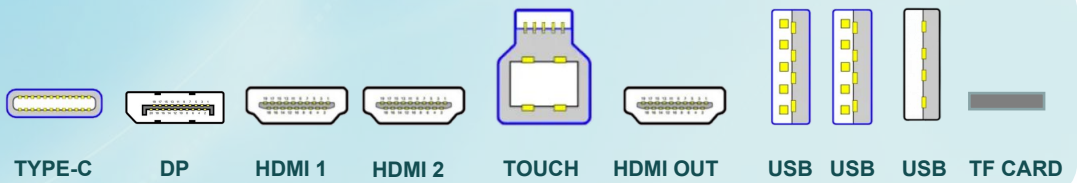

Document Annotation

Document Presentation

Front I/O ports

Rear side I/O ports

Rear bottom I/O ports

Standard model

**1300M
Build-in Camera**

**4,6,8 array MICs
for option**