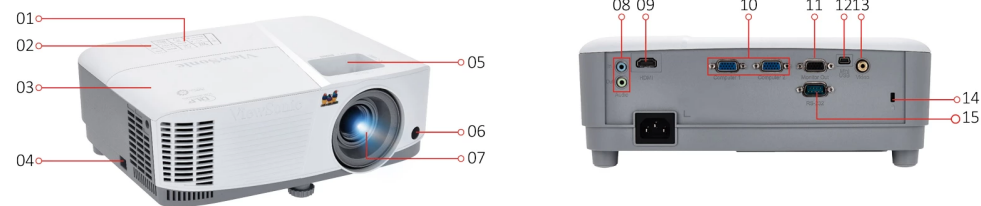

Key Features

Higher Brightness. Longer Lamp Life.

- Auto Power Off
- 22,000:1 contrast ratio
- SuperColor™ Technology
- 5 colour modes
- Vertical Keystone

Product Description

The ViewSonic PA503S offers impressive visual performance in small business meeting rooms and classrooms. With higher brightness and longer lamp life, PA503S projector is guaranteed to reproduce the finest of details in any environment for much longer. ViewSonic exclusive SuperColour™ technology offers a wider range of displayable colour ensuring true-to-life colour accuracy in both bright and dark environments without sacrificing image quality.

15. RS232

Visit Us www.viewsonic.com

SPECIFICATION

Native Resolution:	800x600
Brightness:	3800 (ANSI Lumens)
Contrast Ratio with SuperEco Mode:	22000:1
Display Color:	1.07 Billion Colors
Light Source Type:	Lamp
Light Source Life (hours) with Normal Mode:	5000
Light Source Life (hours) with SuperEco Mode:	15000
Lamp Watt:	190W
Lens:	F=2.56-2.68, f=22-24.1mm
Projection Offset:	120%+/-5%
Throw Ratio:	1.96-2.15
Optical Zoom:	1.1x
Digital Zoom:	0.8x-2.0x
Image Size:	30"-300"
Throw Distance:	1.19m-13.11m(100"@3.98m)
Keystone:	+/- 40° (V)
Audible Noise (Normal):	31dB
Audible Noise (Eco):	27dB
Input Lag:	16ms
Resolution Support:	VGA(640 x 480) to FullHD(1920 x 1080)
HDTV Compatibility:	480i, 480p, 576i, 576p, 720p, 1080i, 1080p
Video Compatibility:	NTSC, PAL, SECAM
Horizontal Frequency:	15K-102KHz
Vertical Scan Rate:	23-120Hz

INPUT

Computer in (share with component):	2
Composite:	1
HDMI:	1 (HDMI 1.4/ HDCP 1.4)
Audio-in (3.5mm):	1

OUTPUT

Monitor out:	1
Audio-out (3.5mm):	1
Speaker:	2W

CONTROL

RS232 (DB 9-pin male):	1
USB Type Mini B (Services):	1

OTHERS

Power Supply Voltage:	100-240V+/- 10%, 50/60Hz (AC in)
Power Consumption:	Normal: 260WStandby: <0.5W
Operating Temperature:	0~40°C
Carton:	Brown
Net Weight:	2.2kg
Gross Weight:	3.24Kg
Dimensions (WxDxH) with Adjustment Foot:	294x218x110mm
Packing Dimensions:	365x300x188mm