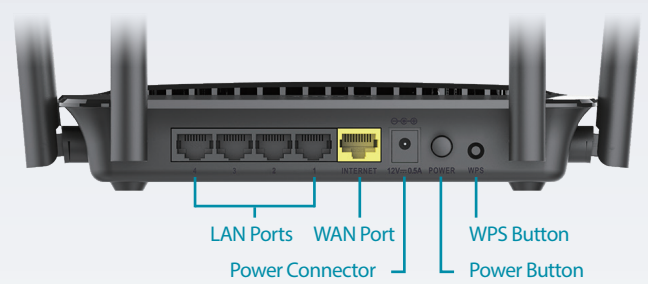

Easy to Set Up, Easy to Secure

Sharing your Internet connection doesn't have to be a complicated process - just open a web browser to access D-Link's modern, user-friendly graphical web interface. The setup wizard's easy to use step-by-step instructions will have your network up and running in minutes. Implement WPA/WPA2 wireless security in minutes with the wireless network setup wizard, or use Wi-Fi Protected Setup (WPS), which establishes a secure connection to new devices without the need to enter settings or create passwords. In addition, the built-in firewall protects against malicious attacks from the Internet, and access control features allow you to restrict access to your network giving you greater control over network users.vb

Technical Specifications

General

Device Interfaces	• IEEE 802.11 ac/n/g/b/a wireless LAN • 10/100 Fast Ethernet WAN port	• Four 10/100 Fast Ethernet LAN ports
LEDs	• Power • Internet • WLAN	• LAN (x4) • WPS
Antenna Type	• Four external antennas	
Operating Frequency	• 2.4 GHz band: 2400 - 2483.5 MHz	• 5 GHz band: 5150 - 5250 MHz, 5724 - 5850 MHz
Standards	• IEEE 802.11ac • IEEE 802.11n • IEEE 802.11g	• IEEE 802.11b • IEEE 802.11a • IEEE 802.3u
Minimum Requirements	• Windows 8/7/Vista/XP SP3, or MAC OS X 10.6 or higher • Internet Explorer 9, Firefox 20.0, Chrome 25.0, Safari 5.1, or other Java-enabled browser	• Network interface card • Cable or DSL Modem • Subscription with an Internet service provider

Functionality

Security	• WPA & WPA2 (Wi-Fi Protected Access)	• WPS (Wi-Fi Protected Setup)
Advanced Features	• Web setup wizard • QoS (Quality of Service) • DMZ (Demilitarized Zone)	• Firewall - Network Address Translation (NAT) • Guest zone • IPv6 ready

Physical

Dimensions	• 190 x 133 x 38 mm (7.48 x 5.23 x 1.49 inches)	
Weight	• 263.1 g (9.28 ounces)	
Power	• Input: 100 to 240 V AC, 50/60 Hz	
Temperature	• Operating: 0 to 40 °C (32 to 104 °F)	• Storage: -20 to 65 °C (-4 to 149 °F)
Humidity	• Operating: 10% to 90% non-condensing	• Storage: 5% to 95% non-condensing
Certifications	• CE • RoHS • LVD • BSMI • NCC	• FCC • D-Link Green • CSA • CCC