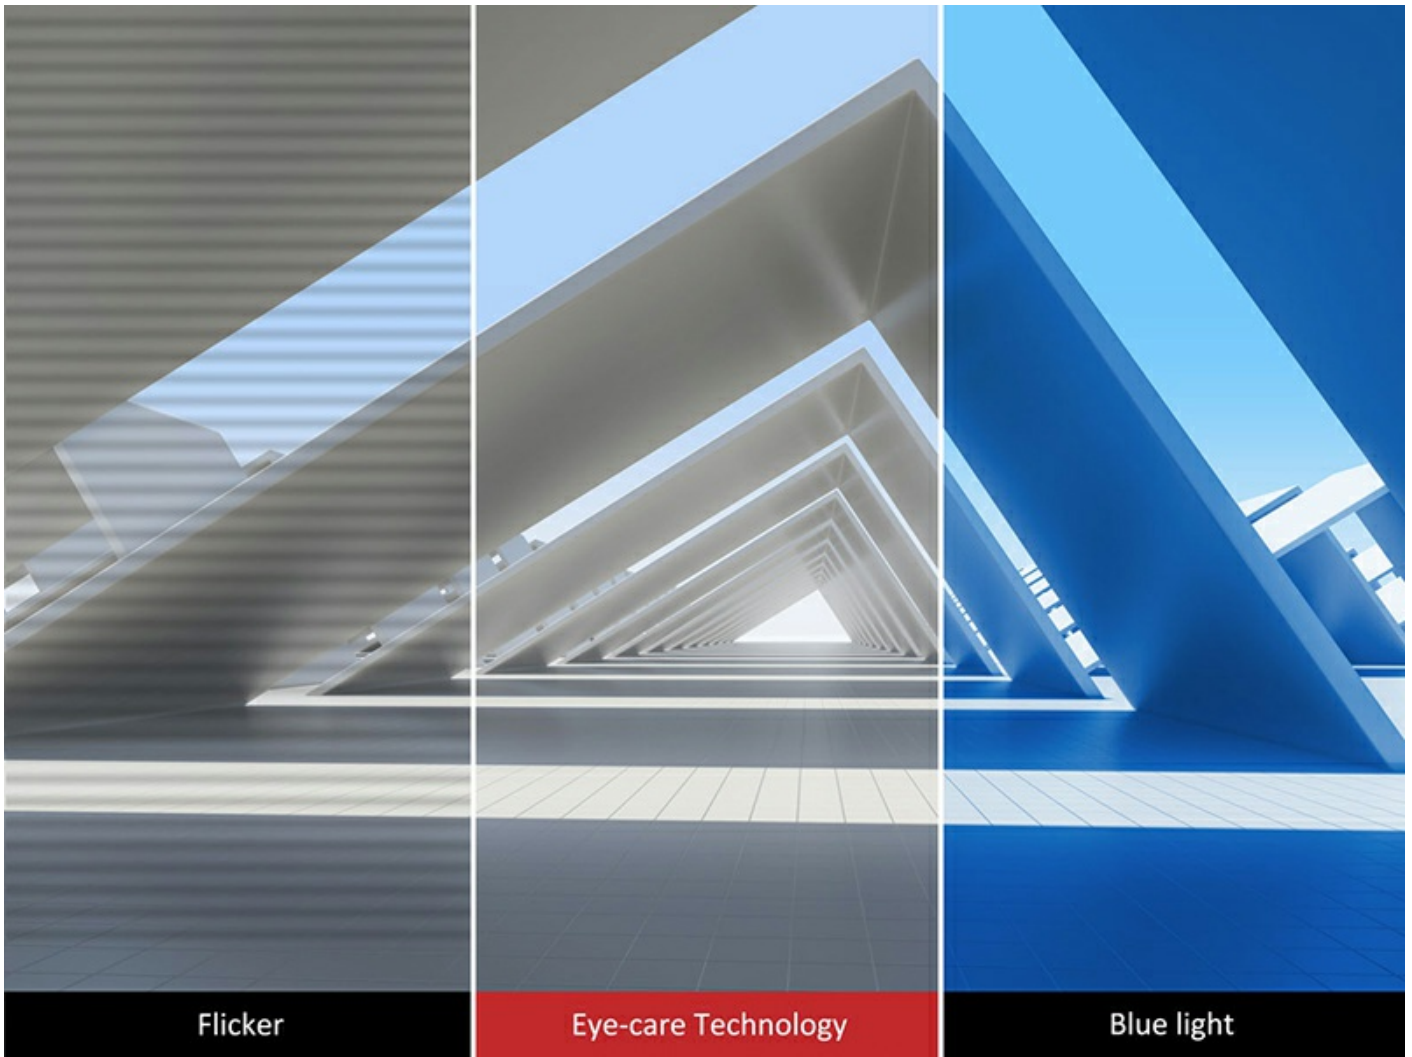

Mercury-Free LED and Energy Efficient Eco-mode

ViewSonic's energy efficient Eco-mode adjusts brightness to the optimum setting, reduces eye fatigue, and prolongs the lifespan of the monitor's LED backlight.