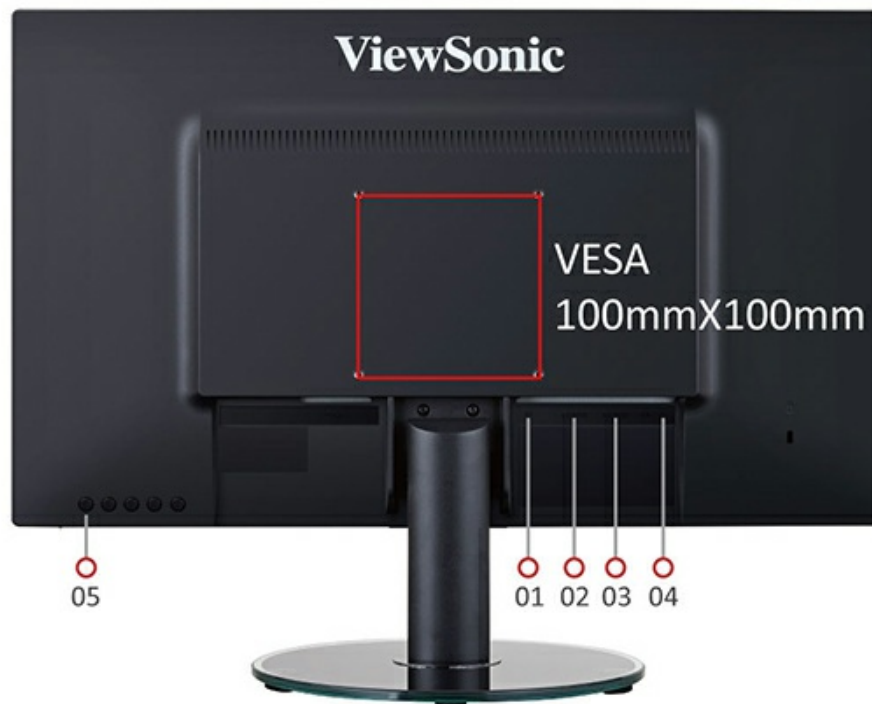

- Narrow Bezel
- SuperClear® IPS technology
- 10-bit colour
- HDMI and DisplayPort inputs
- Dual integrated speakers

The ViewSonic® VA2719-2K-smhd is a versatile 27" WQHD monitor with a thin bezel, designed to provide an exceptional viewing experience for both work and entertainment. The monitor's panel utilizes SuperClear® IPS technology and features an upgraded 2560 x 1440 WQHD resolution, giving users a detailed display with sharper image quality from virtually any viewing angle. The panel also allows more content to be fit and displayed on-screen, resulting in faster scrolling and navigation of displayed content. VA2719-2K-smhd's thin bezel allows users to setup multiple monitors side-by-side for improved workflow management. Built-in HDMI and DisplayPort inputs offer versatile connectivity. 10-bit colour produces richer and more vibrant colour, while the dual integrated 3 watt speakers pack a powerful sound punch. The monitor's Flicker-Free and Blue Light Filter eye-care technologies create a more comfortable viewing experience by eliminating eye strain resulting from extended viewing period.

8-Bit

10-Bit

Extensive Connectivity

HDMI and DisplayPort inputs give you the freedom to connect your monitor to virtually any peripheral device.

HDMI

DisplayPort

Powerfully Immersive Dual Integrated Speakers

VESA-Compatible Mount

Set the monitor up any way you like; using the VESA-compatible mount gives you added flexibility to fit your needs.

1. DisplayPort
2. HDMI
3. HDMI
4. Earphone
5. Power

Technical Specifications

Panel Technology	SuperClear® IPS TFT LCD
Resolution	WQHD 2560 x 1440
Display Area	596.736mm (H) x 335.664mm (V)
Aspect Ratio	16:9
Brightness	300 cd/m2 (Typ)
Contrast Ratio	1000:1 (Typ)
Dynamic Contrast Ratio	50,000,000:1
Viewing Angle	178 degrees / 178 degrees (Typ)
Response Time	5ms (GtG)
Colours	1.07B colours (10 bits colour depth)
Colour Gamut	99% sRGB
Panel Surface	Anti-Glare type, Hard-coating (3H) Haze 25%
Pixel Pitch	0.233mm (H) x 0.233mm (V)