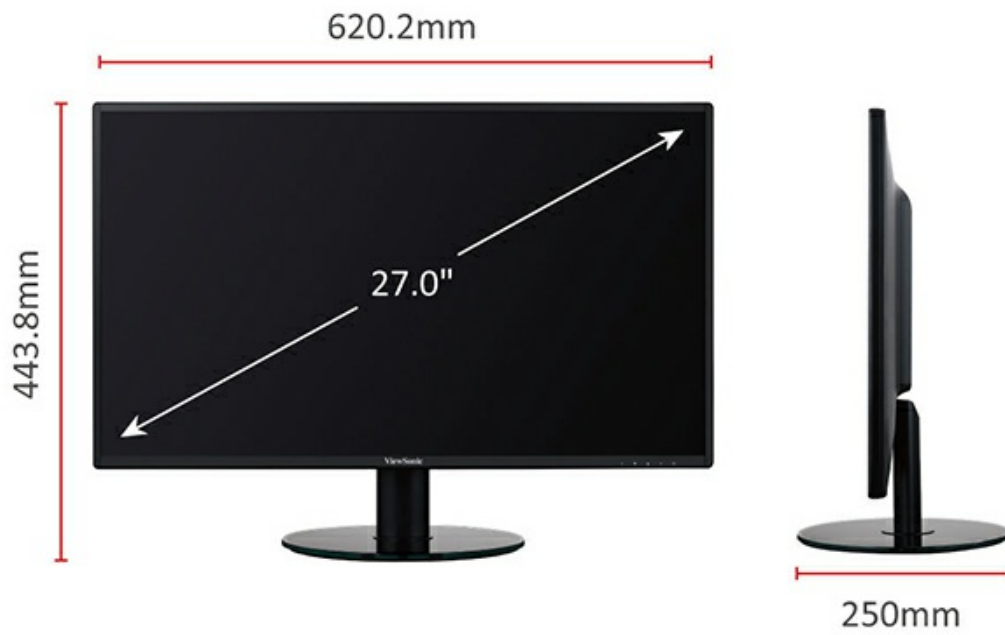

1. DisplayPort
2. HDMI
3. HDMI
4. Earphone
5. Power

Technical Specifications

Panel Technology	SuperClear® IPS TFT LCD
Resolution	WQHD 2560 x 1440
Display Area	596.736mm (H) x 335.664mm (V)
Aspect Ratio	16:9
Brightness	300 cd/m2 (Typ)
Contrast Ratio	1000:1 (Typ)
Dynamic Contrast Ratio	50,000,000:1
Viewing Angle	178 degrees / 178 degrees (Typ)
Response Time	5ms (GtG)
Colours	1.07B colours (10 bits colour depth)
Colour Gamut	99% sRGB
Panel Surface	Anti-Glare type, Hard-coating (3H) Haze 25%
Pixel Pitch	0.233mm (H) x 0.233mm (V)

INPUT SIGNAL	Frequency	Fh = 15 ~ 120KHz ; Fv = 24 ~ 75Hz
	Sync	TMDS

COMPATIBILITY	PC	Windows 10 certified
	Mac®	Power Mac tested

CONNECTOR	Digital	HDMI 1.4 x 2 DisplayPort 1.2 x 1
	Analog	N/A
	Audio Out	Earphone out x 1 (3.5mm plug)
	Audio In	Audio in x1 (3.5mm plug)

SPEAKERS	3W x 2

POWER	Power	3-pin plug (CEE22) x 1
	Voltage	AC 100-240V (Universal); 50/60Hz
	Consumption	33W
	Optimize	27W
	Conserve	21W

ERGONOMICS	Tilt	22 ~ -5 degrees

SPECIAL FEATURES	DDC/2B, DDC/CI, HDCP, Detachable Base, KENSINGTON Microsaver Security Compatible

---

WALL MOUNT	VESA®	100mm x 100mm

OPERATING CONDITIONS	Temperature (° F / ° C)	32°F to 104°F (0°C to 40°C)
	Humidity	20% to 90% (no condensation)